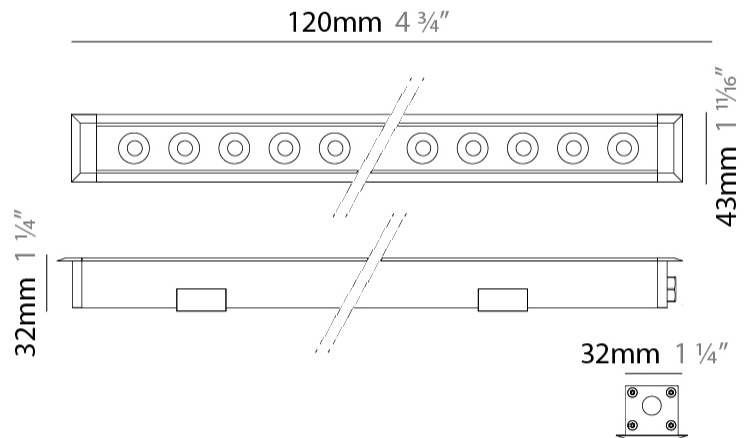

RATINGS AND CERTIFICATIONS

Certified By: Certified for North American Standards
IP rating: IP67
IK Rating: IK07
Bug Rating: B1 U0 G0
Upon Request: Higher Maximum Ambient Temperature