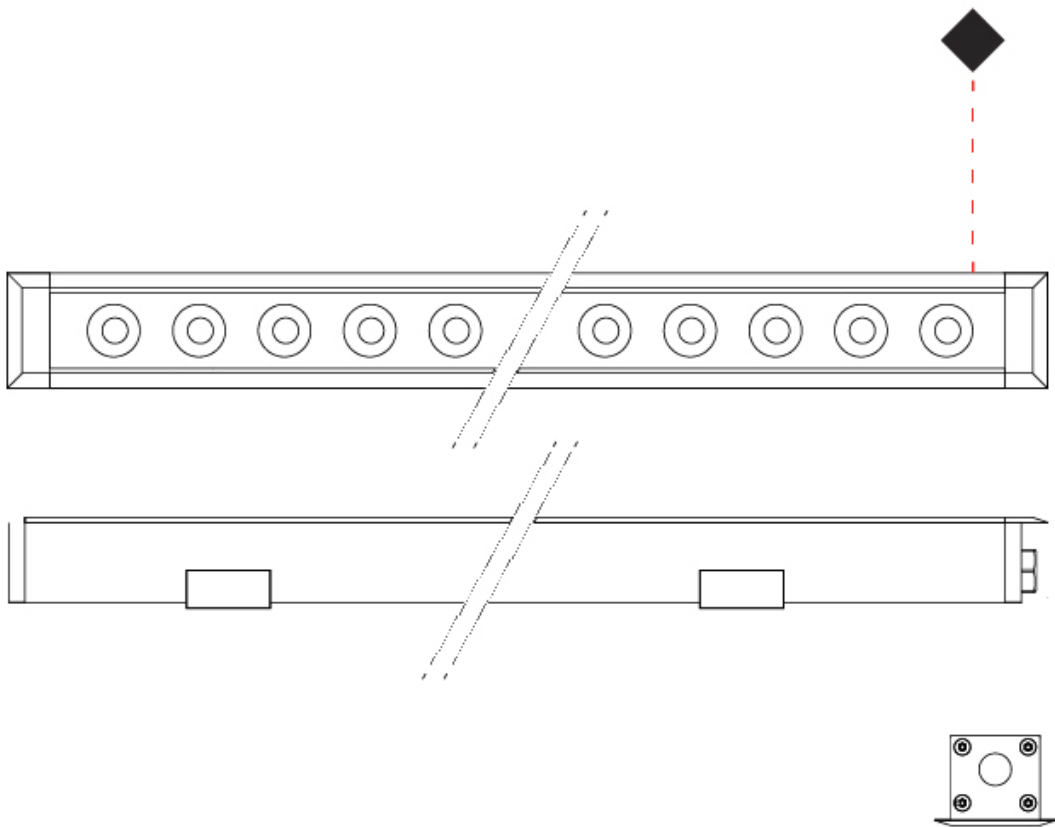

MINI CORNICHE RECESSED

E9I636-

PROJECT	_____
TYPE	_____
SPECIFIER	_____
QUANTITY	_____
DATE	_____

E