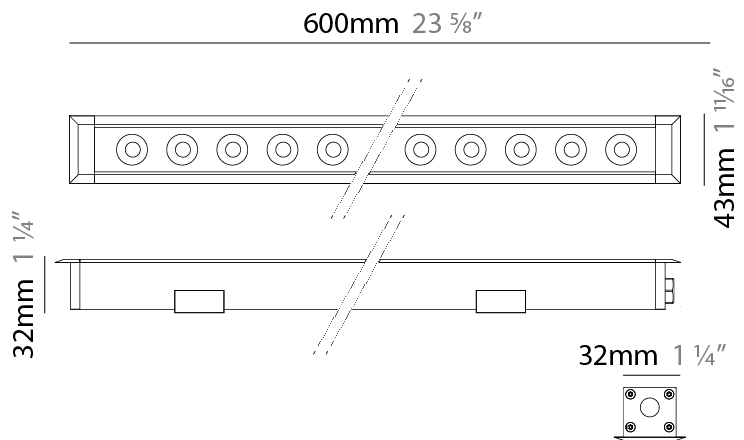

MINI CORNICHE RECESSED

E9I638- _____ - _____
base number   Finish Options   Lens Options

1. To build a product code in our configurator select the specify button on the base model # product page
2. To build a manual product code on this datasheet choose from the options listed below in blue font and add the suffix to the base model #

GENERAL

Series: Mini Corniche
Brand: Platek
Division: Exterior
Mounting Type: Recessed
Mounting Location: In-Ground
Subcategory: Walk Over

PHYSICAL

Shape: Rectangle
Length (mm): 620
Length (in): 24 7/16
Width (mm): 43
Width (in): 1 11/16
Depth (mm): 32
Depth (in): 1 1/4
Light Distribution: Uplight
Diffuser: Tempered Glass - 5mm / 3/16" thick
Gasket: Gore-Tex valve to prevent condensation
Fixture Finish: BLK / WHI / GRY / COR / ANT / BRZ
Fixture Material: Extruded Aluminum

ELECTRICAL

Lamp Type: LED
Total Output Wattage (W): 23
Dimming: Bluetooth technology or DMX
Control Gear: DMX
Driver Included: No
Driver Location: Remote
Driver Type: Constant Current - Universal
Driver Class: Class 2
Input Voltage (V): 120 - 277
Constant Current (MA): 500

LED

Number of LEDs: 16
Color Temperature (°K): RGBW
CRI: >80 CRI
Lamp Life (hrs): 60000
Special LEDs offerings: RGBW

OPTICAL

Optic°: 28 / 47 / ELL

RATINGS AND CERTIFICATIONS

Certified By: Certified for North American Standards
IP rating: IP67
IK Rating: IK07
Bug Rating: B1 U0 G0
Upon Request: Higher Maximum Ambient Temperature